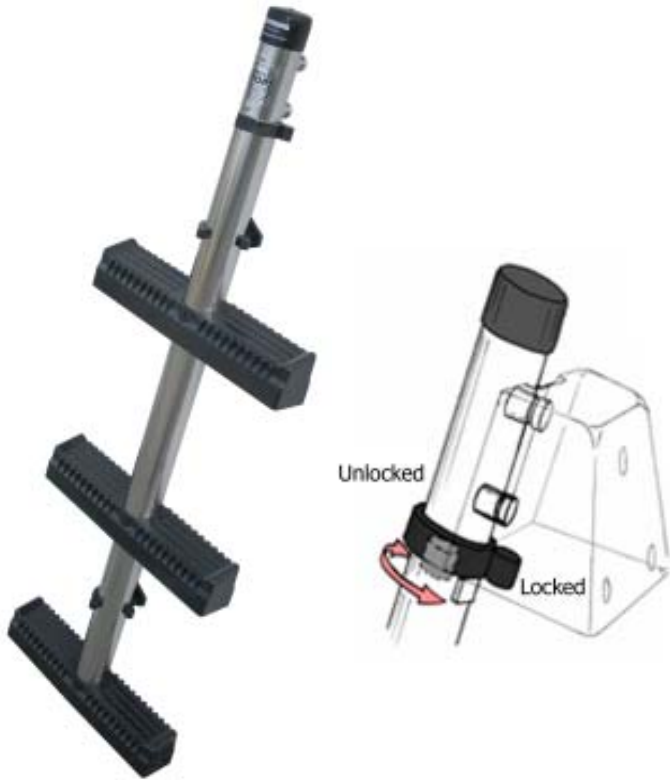

ARMSTRONG

*Get on Board with
. . . The Ladder that Works!*

- *It Floats*
- *Rated to 400 lbs.*
- *Stainless Steel Construction*
- *In or out of the water use*
- *Flat steps with molded tread*
- *Comfort angled like a step ladder*
- *Rigid center pole construction*
- *Diver "Fin Friendly" design*

Original Center Pole Marine Ladder

2,3,4-Step Models

Easy access both in and out of the water

Every ladder comes with storage clips for easy stowage

Wide variety of ladder mounts to fit your needs

TLM-SXL & TLM-S Standard Mount

TLM-U Adapts to Specific Transom Angles

RM-NS Retro-fit Mount Non-Slotted

RM-S Retro-fit Mount Slotted

PLM Platform Ladder Mount

3140 S.E. Dominica Terrace
Stuart, Florida 34997

ANP 1006

Made in the USA

ARMSTRONG NAUTICAL PRODUCTS
A Division of Vallery Industries, Inc.