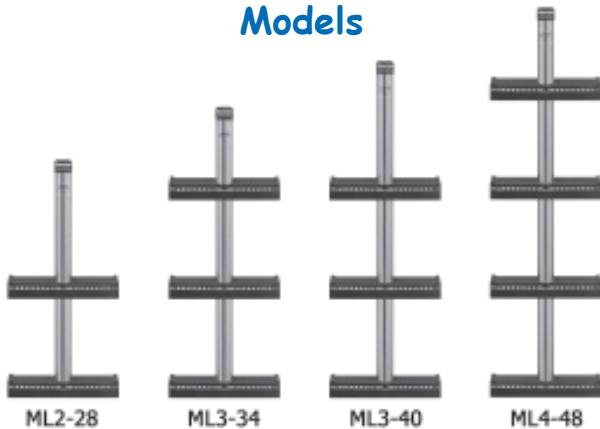

ARMSTRONG

*Get on Board with
. . . The Ladder that Works!*

- *It Floats*
- *Rated to 400 lbs.*
- *Stainless Steel Construction*
- *In or out of the water use*
- *Flat steps with molded tread*
- *Comfort angled like a step ladder*
- *Rigid center pole construction*
- *Diver "Fin Friendly" design*

Original Center Pole Marine Ladder

2,3,4-Step Models

Easy access both in and out of the water

Every ladder comes with storage clips for easy stowage

Wide variety of ladder mounts to fit your needs

TLM-SXL & TLM-S Standard Mount

TLM-U Adapts to Specific Transom Angles

RM-NS Retro-fit Mount Non-Slotted

RM-S Retro-fit Mount Slotted

PLM Platform Ladder Mount

3140 S.E. Dominica Terrace
Stuart, Florida 34997

ANP 1006

Made in the USA

ARMSTRONG NAUTICAL PRODUCTS
A Division of Vallery Industries, Inc.