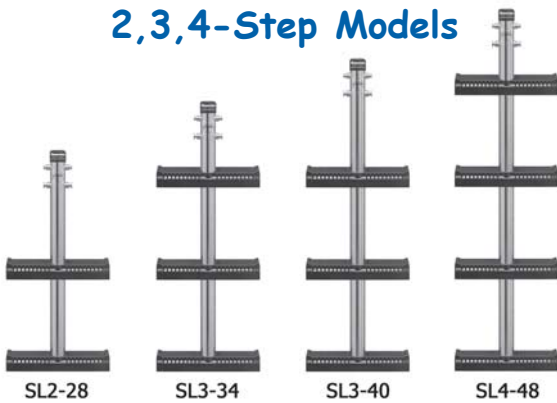

ARMSTRONG[®]

**The Original Center Pole Ladder . . .
. . . Now Swings!**

- **It Floats**
- **Rated to 400 lbs.**
- **Stainless Steel Construction**
- **In or Out of the Water Use**
- **Flat Steps with Molded Tread**
- **Comfort Angled like a Step Ladder**
- **Rigid Center Pole**
- **Diver "Fin-Friendly" Design**

"Fin-Friendly" Design

The Ladder That Works. . .

NOW SWINGS!

Just swing it up to store in the mount or twist to remove

2,3,4-Step Models

Every ladder comes with storage clips for easy stowage

Swing Ladder Mount (SLM)

Swing Ladder Mount Extra Long (SLM-XL)

Platform Swing Ladder Mount Adaptor (PSLM)

Platform Swing Ladder Mount Adaptor + SLM

3140 S.E. Dominica Terrace
Stuart, Florida 34997
772-286-7204

Made in the USA

ARMSTRONG NAUTICAL PRODUCTS