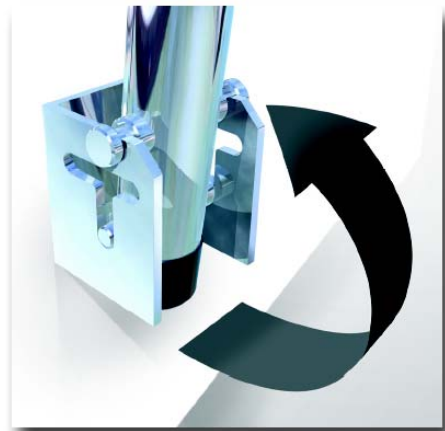

ARMSTRONG[®]

**The Original Center Pole Ladder . . .
. . . Now Swings!**

- **It Floats**
- **Rated to 400 lbs.**
- **Stainless Steel Construction**
- **In or Out of the Water Use**
- **Flat Steps with Molded Tread**
- **Comfort Angled like a Step Ladder**
- **Rigid Center Pole**
- **Diver "Fin-Friendly" Design**

"Fin-Friendly" Design

The Ladder That Works. . .

NOW SWINGS!

Just swing it up to store in the mount or twist to remove

2,3,4-Step Models

Every ladder comes with storage clips for easy stowage

Swing Ladder Mount (SLM)