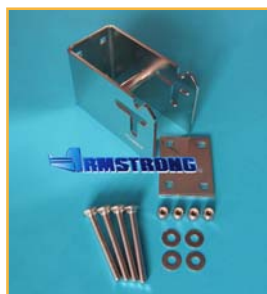

ARMSTRONG[®]

**The Original Center Pole Ladder . . .
. . . Now Swings!**

- **It Floats**
- **Rated to 400 lbs.**
- **Stainless Steel Construction**
- **In or Out of the Water Use**
- **Flat Steps with Molded Tread**
- **Comfort Angled like a Step Ladder**
- **Rigid Center Pole**
- **Diver "Fin-Friendly" Design**

"Fin-Friendly" Design

The Ladder That Works. . .

NOW SWINGS!

Just swing it up to store in the mount or twist to remove

2,3,4-Step Models

Every ladder comes with storage clips for easy stowage

Swing Ladder Mount (SLM)

Swing Ladder Mount Extra Long (SLM-XL)

Platform Swing Ladder Mount Adaptor (PSLM)

Platform Swing Ladder Mount Adaptor + SLM

3140 S.E. Dominica Terrace
Stuart, Florida 34997
772-286-7204

Made in the USA

ARMSTRONG NAUTICAL PRODUCTS