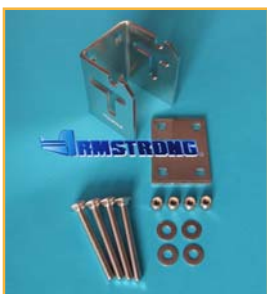

ARMSTRONG[®]

**The Original Center Pole Ladder . . .
. . . Now Swings!**

- **It Floats**
- **Rated to 400 lbs.**
- **Stainless Steel Construction**
- **In or Out of the Water Use**
- **Flat Steps with Molded Tread**
- **Comfort Angled like a Step Ladder**
- **Rigid Center Pole**
- **Diver "Fin-Friendly" Design**

"Fin-Friendly" Design

The Ladder That Works. . .

NOW SWINGS!

Just swing it up to store in the mount or twist to remove

2,3,4-Step Models

Every ladder comes with storage clips for easy stowage

Swing Ladder Mount (SLM)

Swing Ladder Mount Extra Long (SLM-XL)

Platform Swing Ladder Mount Adaptor (PSLM)

Platform Swing Ladder Mount Adaptor + SLM

3140 S.E. Dominica Terrace
Stuart, Florida 34997
772-286-7204

Made in the USA

ARMSTRONG NAUTICAL PRODUCTS